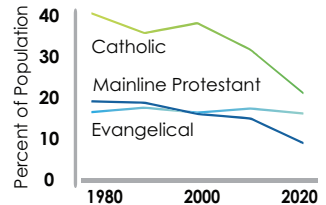

**FAITH
FELLOWSHIP**

**HUB LIFE
CHURCH**
REBRING LIFE TO HUB CITY

COMMUNITY CHURCH
crowding the family - transforming lives - doing missions

From 1980 to 2020, the total number of congregations (of every type and denomination) grew by 7.

LINCOLN COUNTY
12.4% adherants
18,088 disconnected

MARATHON COUNTY
50.9% adherants
67,829 disconnected

WOOD COUNTY
49.1% adherants
37,740 disconnected

PORTAGE COUNTY
46.5% adherants
37,644 disconnected

What will it take to
**GO and
MAKE DISCIPLES**
among the
**DISCONNECTED
THOUSANDS?**

People connecting
to **ANY CHURCH**
1980: 73.6%
2020: 44.9%

“The harvest is plentiful, but the laborers are few. Therefore pray earnestly to the Lord of the harvest to send out laborers into his harvest. Go your way; behold, I am sending you...”
- Luke 10:2-3a